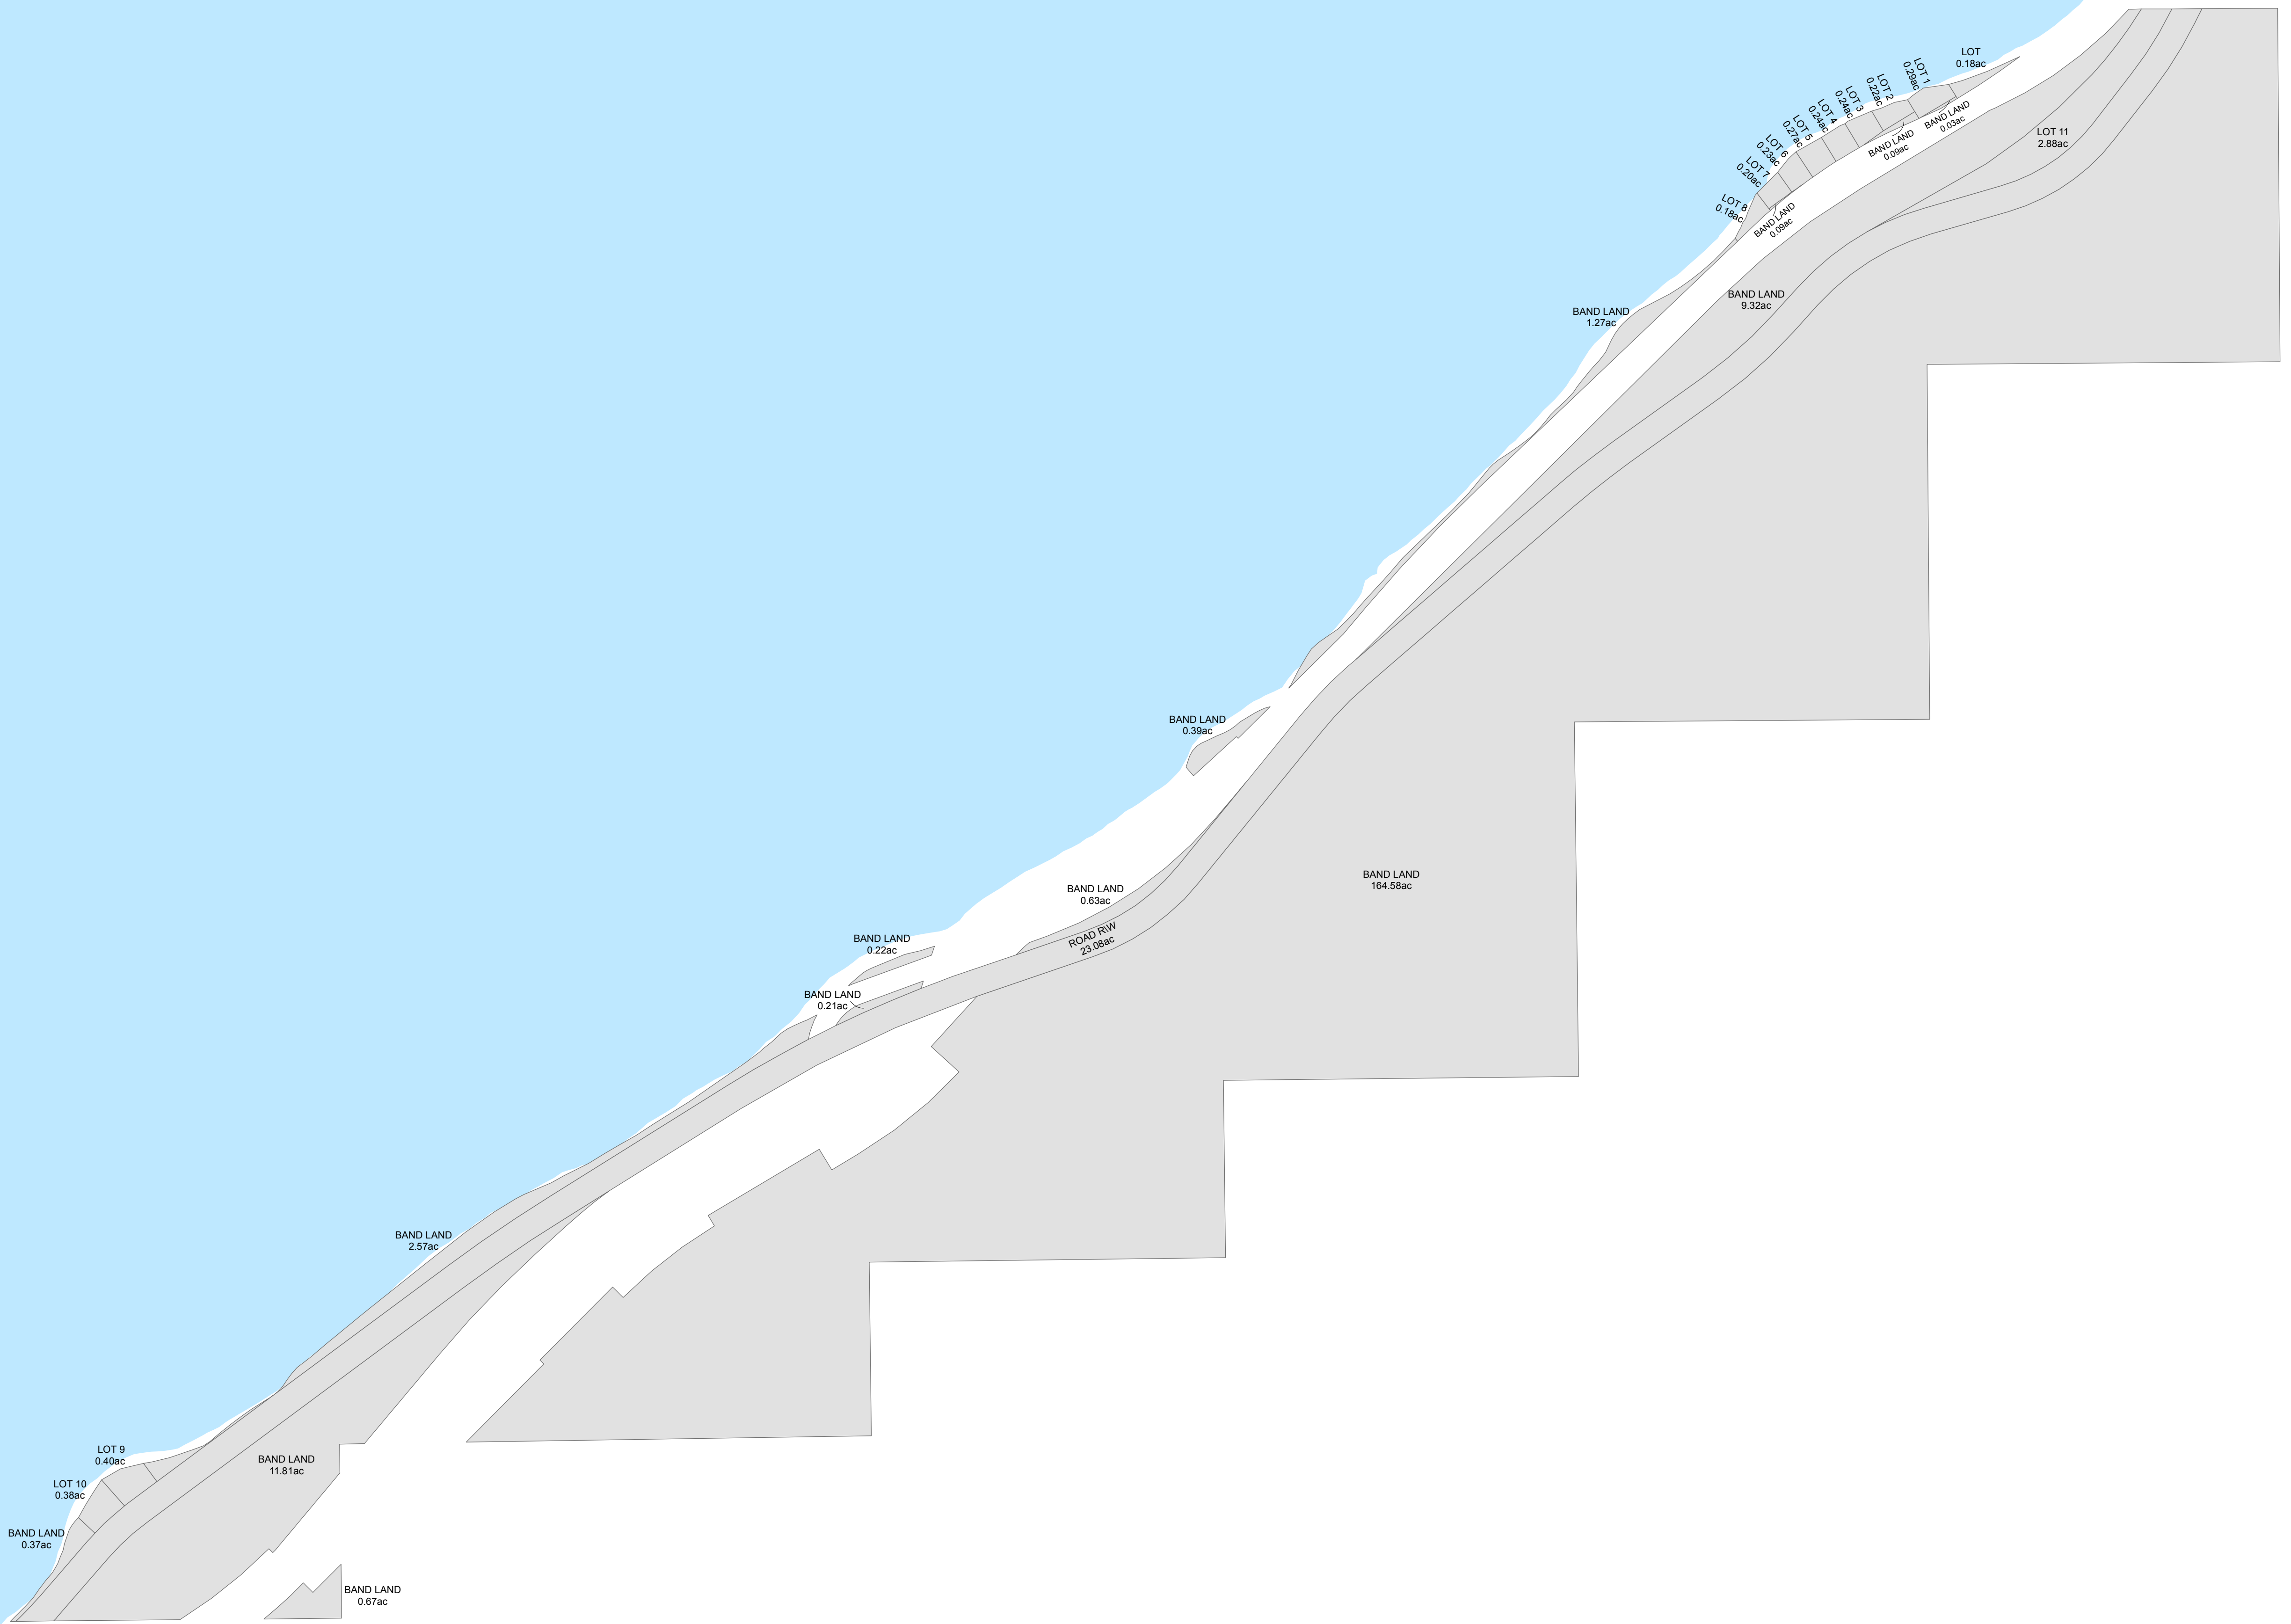

Little
Shuswap
Lake

STEQUMWHULPA IR5

Stequmwhulpa IR5 Land Parcel