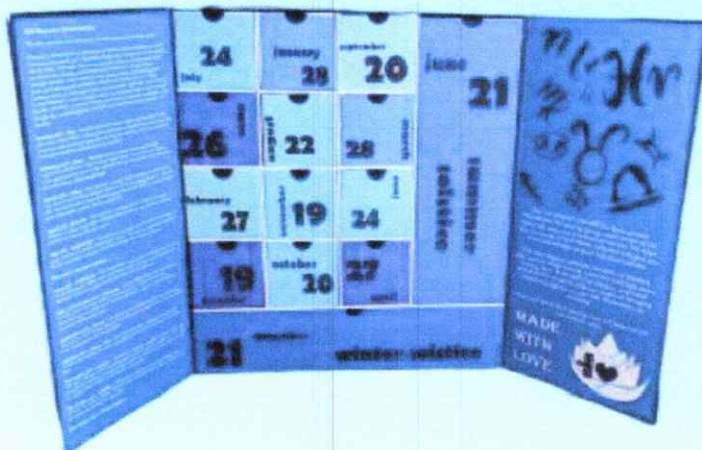

Important Information Regarding Gift Submission

All applicants should have the form completed and returned to info@mwlove.ca by May 1st, 2021

Products must be able to fit in a 2.5" X 2.5" X 3.5" size box

Full Moon Advent Calendar to be released by November 2021

Must have First Nations ancestry to apply

1 product per company

All products must have the same quality

Products to be shipped to our facility at the expense of the artisan

All products should be shipped to MWL facility in Kelowna, British Columbia no later than October 15th, 2021

Accepted artisans will be notified by email by August 1st, 2021

Artisans will received 50% payment when good are shipped, remaining 50% when goods are received at our facility.