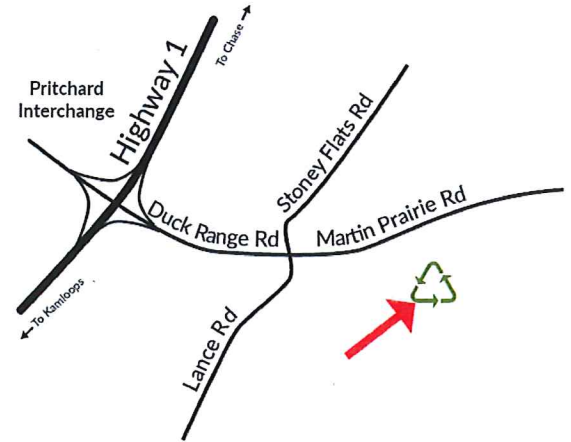

South Thompson Eco-Depot

One stop shop for all your disposal and recycling needs

HOURS OF OPERATION

OPEN YEAR-ROUND
 Tuesday thru Sunday
 8am - 4pm

**Site closed Christmas Day, Boxing Day, New Years Day and is open all other regularly scheduled days*

Have an unusual or odd load? Give us a call ahead of time

1595 MARTIN PRAIRIE ROAD

WHAT IS ... HOUSEHOLD GARBAGE?

Solid waste generated from the day to day activities of households and non-industrial businesses. Typically, this waste will fit in bags but can include larger items used around a property such as a garden hose.